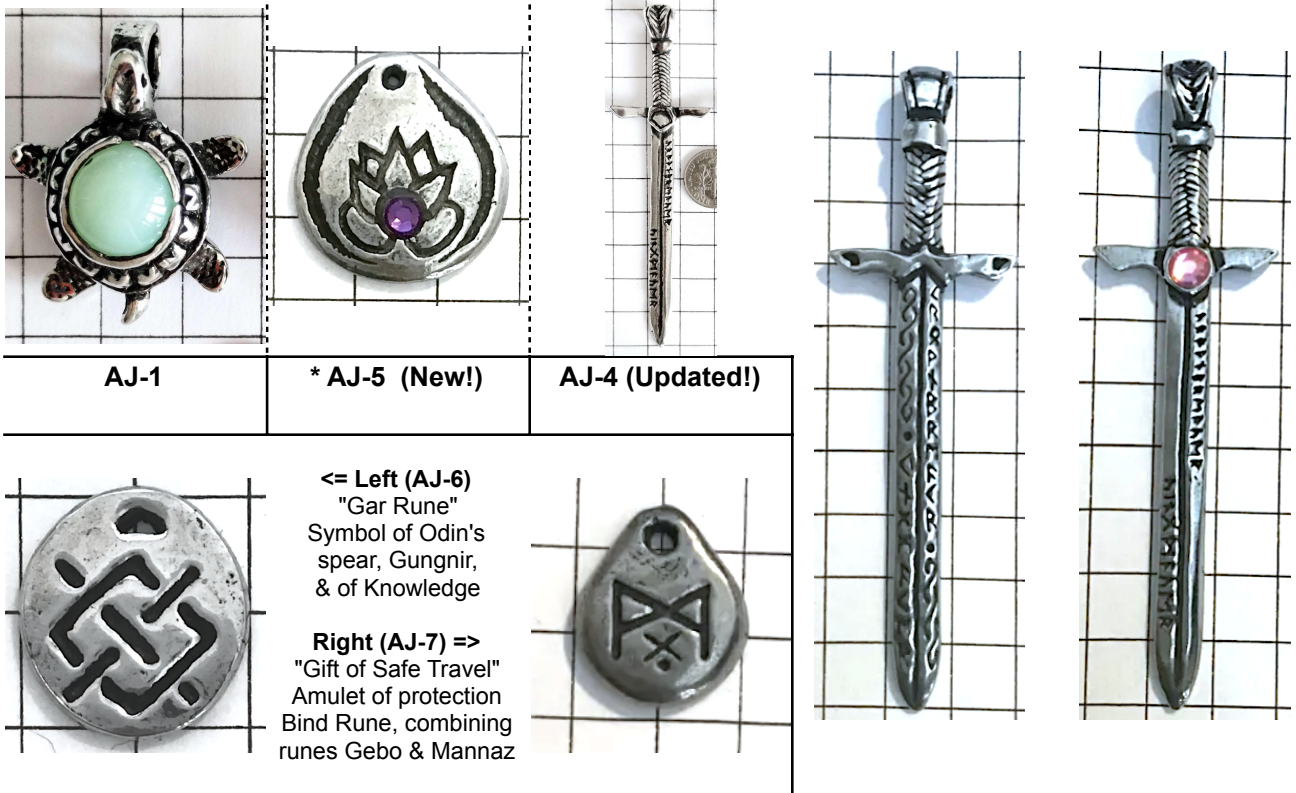

**Bail Loop**

**Flat Loop**

**Marble-set**

**Gem-set**

**Epoxied**

---

Images Not To Scale • Min order \$50 • Min 6 per design • \*Min 12 per epoxy / gemset design

AJ-1

\* AJ-5 (New!)

AJ-4 (Updated!)

**<= Left (AJ-6)**  
 "Gar Rune"  
 Symbol of Odin's  
 spear, Gungnir,  
 & of Knowledge

**Right (AJ-7) =>**  
 "Gift of Safe Travel"  
 Amulet of protection  
 Bind Rune, combining  
 runes Gebo & Mannaz